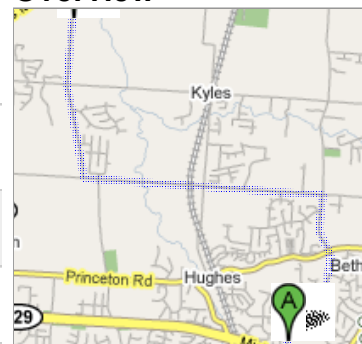

Start **7055 Dutchland Blvd
Middletown, OH 45044**
End **4972 Lesourdsville West Chester Rd
Hamilton, OH 45011**
Travel **6.5 mi – about 12 mins**

Save trees. Go green!
Download Google Maps on your phone at google.com/gmm

A **7055 Dutchland Blvd
Middletown, OH 45044**
Drive: 6.5 mi – about 12 mins

1. Head north on Dutchland Blvd toward Dutchland Pkwy	0.1 mi
➔ 2. Turn right at Dutchland Pkwy	0.5 mi 1 min
⬅ 3. Turn left at Yankee Rd	1.5 mi 3 mins
⬅ 4. Turn left at Millikin Rd	2.6 mi 5 mins
➔ 5. Turn right at Lesourdsville West Chester Rd	1.8 mi 3 mins

B **4972 Lesourdsville West Chester Rd
Hamilton, OH 45011**

These directions are for planning purposes only. You may find that construction projects, traffic, or other events may cause road conditions to differ from the map results.

Map data ©2008 NAVTEQ™

Overview